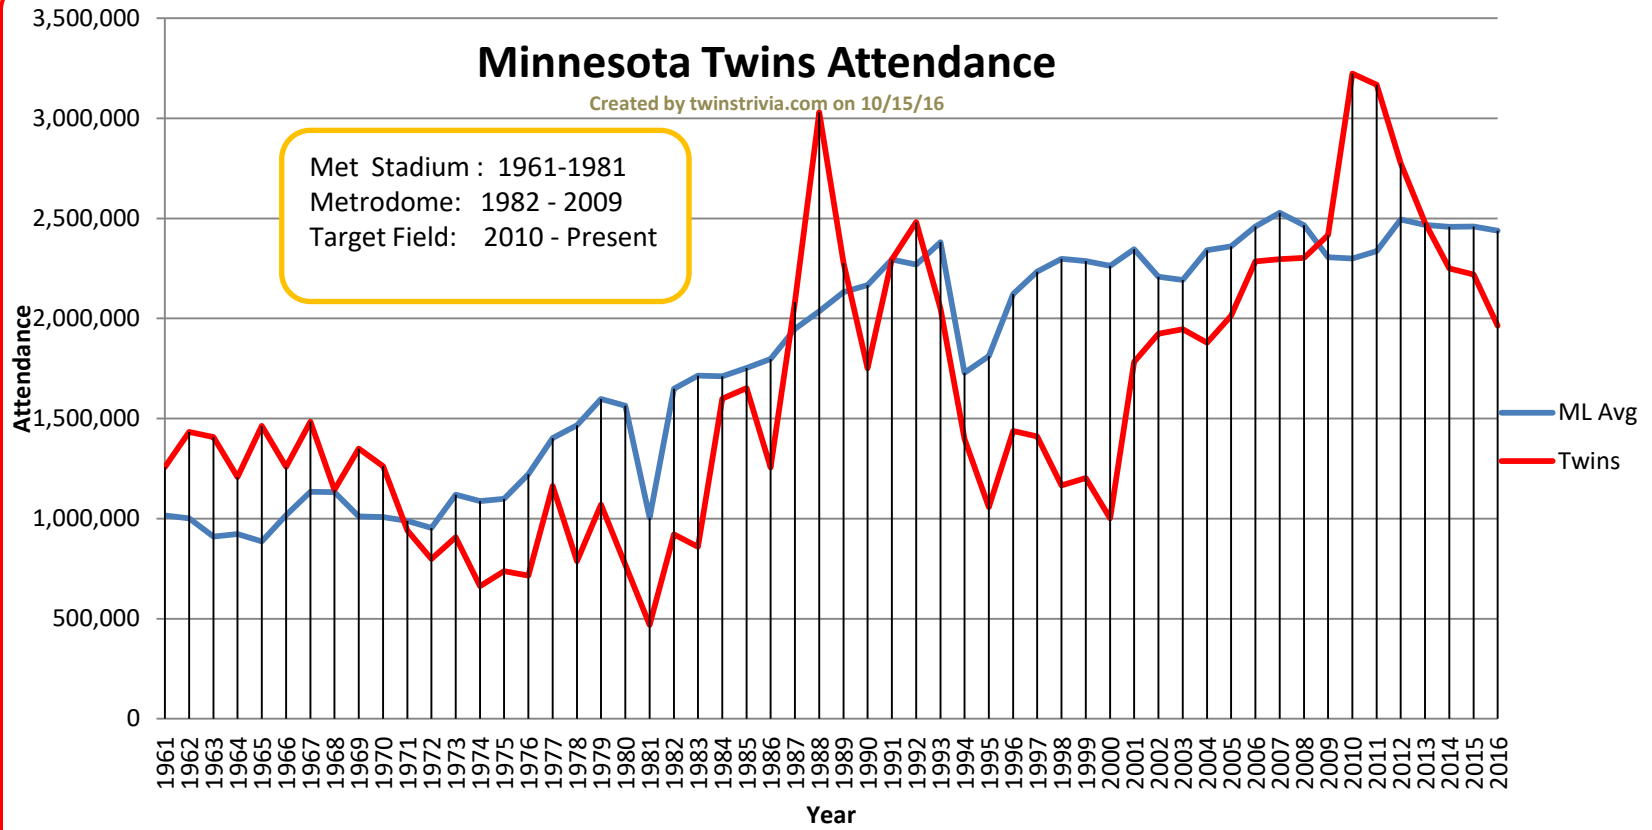

Minnesota Twins Attendance

Created by twinstrivia.com on 10/15/16

Met Stadium : 1961-1981
Metrodome : 1982 - 2009
Target Field : 2010 - Present

Won West Division Titles in 1969, 1970, 1987 and 1991

Won Central Division Titles in 2002, 2003, 2004, 2006, 2009 and 2010

Won American League Pennants in 1965, 1987 and 1991

Won World Series in 1987 and 1991